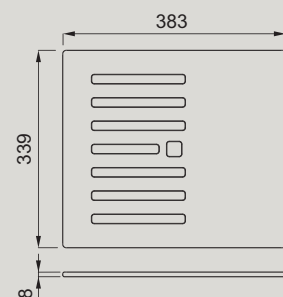

ELEMENT DRAINER FLEX 500

Drainer Flex in silicone con barre in acciaio rivestite

Silicone Drainer Flex with covered steel bars

AVP034BK

DIMENSIONI DIMENSIONS 380 x 138 x 84 mm

COMPATIBILE CON COMPATIBLE WITH BEST 360, 130, 105, 104