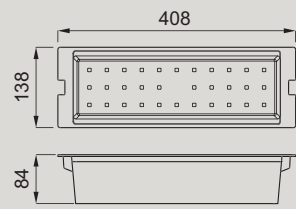

DIALOGO ACCESSORIES

FINITURE
FINISHES

- IN - INOX
- BK - BLACK
- WD - WOOD
- GD - GOLD

ELEMENT DIALOGO COLANDER

Colander in Polipropilene
Polypropylene Colander

ELEMENT DRAINER

Scolapiatti in alluminio
Aluminium dish drainer

OPEN UP
DIMENSIONE
FORO DI INCASSO
DIMENSION BUILT-IN
Ø 35

FLOW PRO
DIMENSIONE
DIMENSION
Ø 114

ELEMENT KIT OPEN UP PUSH-CONTROL

Sistema di scarico 1 via Flow Pro con comando remoto Open up
1-way automatic drainer system Flow Pro with remote control Open Up

ASP13004BK

COMPATIBILE CON COMPATIBLE WITH
DIALOGO 360 WORKSTATION

SOAP DISPENSER

AVP033BK

DIMENSIONI DIMENSIONS
408 x 138 x 84 mm

COMPATIBILE CON COMPATIBLE WITH
DIALOGO 360 WORKSTATION
DIALOGO C86 CANALE ATTREZZATO

ADA103BK

DIMENSIONI DIMENSIONS
408 x 137 x 77 mm

COMPATIBILE CON COMPATIBLE WITH
DIALOGO 360 WORKSTATION
DIALOGO C86 CANALE ATTREZZATO

ADI02300BK

COMPATIBILE CON COMPATIBLE WITH
DIALOGO 360 WORKSTATION

GOURMET KIT DIALOGO FRAME 1/3

Frame in HPL e vaschetta in acciaio inox
HPL Frame and stainless steel tray

GOURMET KIT DIALOGO FRAME 1/6

Frame in HPL e vaschette in acciaio inox
HPL Frame and stainless steel trays

GOURMET KIT DIALOGO FRAME 1/9

Frame in HPL e vaschette in acciaio inox
HPL Frame and stainless steel trays

KF021065IN

KF021065BK

KF021065GD

DIMENSIONI DIMENSIONS
411 x 220 x 65 mm

COMPATIBILE CON COMPATIBLE WITH
DIALOGO 360 WORKSTATION

KF022100IN

KF022100BK

KF022100GD

DIMENSIONI DIMENSIONS
411 x 220 x 100 mm

COMPATIBILE CON COMPATIBLE WITH
DIALOGO 360 WORKSTATION

KF023100IN

KF023100BK

KF023100GD

DIMENSIONI DIMENSIONS
411 x 220 x 100 mm

COMPATIBILE CON COMPATIBLE WITH
DIALOGO 360 WORKSTATION

POSSIBILI CONFIGURAZIONI

SOME CONFIGURATIONS