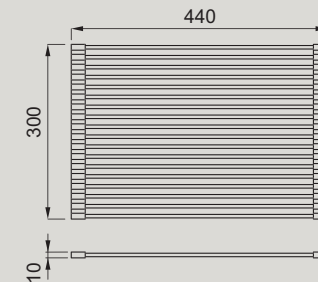

ARS013BK

DIMENSIONI_DIMENSIONS
440 x 300 x 10 mm

COMPATIBILE CON COMPATIBLE WITH
DIALOGO 360 WORKSTATION