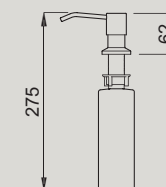

KF033100IN

KF033100BK

KF033100GD

DIMENSIONI DIMENSIONS 383 x 220 x 100 mm

COMPATIBILE CON COMPATIBLE WITH BEST 360, 130, 105, 104

ADI02300BK

ø 30,5 ø 44 ø 55