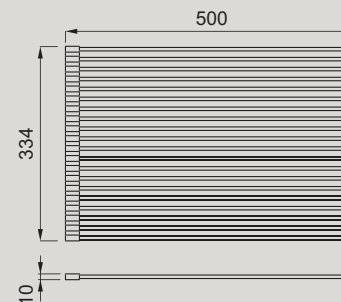

ATH073BK

ATH073WD

DIMENSIONI DIMENSIONS 383 x 339 x 8 mm

COMPATIBILE CON COMPATIBLE WITH BEST 360, 130, 105, 104

ARS023BK

DIMENSIONI DIMENSIONS 500 x 334 x 10 mm

COMPATIBILE CON COMPATIBLE WITH BEST 360, 130