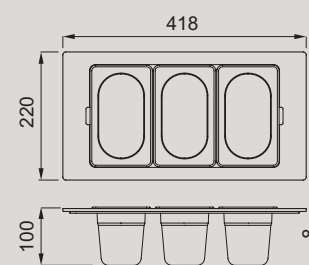

ZEN_ZEN F

limited edition
ACCESSORIES

FINITURE
FINISHES

- IN - INOX
- BK - BLACK
- WD - WOOD
- GD - GOLD

ELEMENT ZEN COLANDER 418

Colander in Polipropilene
Polypropylene Colander

● AVP035BK

DIMENSIONI DIMENSIONS
418 x 138 x 84 mm

COMPATIBILE CON COMPATIBLE WITH
ZEN_ZEN F 130, 105, 102

TAGLIERE ELEMENT 420

ELEMENT 420
CHOPPING BOARD

Tagliere multifunzione in HPL
Multifunction HPL Chopping Board

● ATH040BK

● ATH040WD

DIMENSIONI DIMENSIONS
420 x 280 x 8 mm

COMPATIBILE CON COMPATIBLE WITH
ZEN_ZEN F 130, 105, 102

ELEMENT DRAINER FLEX 440

Drainer Flex in silicone con
barre in acciaio rivestite

Silicone Drainer Flex with
covered steel bars

● ARS013BK

DIMENSIONI DIMENSIONS
440 x 300 x 10 mm

COMPATIBILE CON COMPATIBLE WITH
ZEN_ZEN F 130, 105, 102

GOURMET KIT ZEN_ZEN F FRAME 1/3

Frame in HPL e vaschetta in acciaio inox
HPL Frame and stainless steel tray

● KF041065IN

● KF041065BK

● KF021065GD

DIMENSIONI DIMENSIONS
418 x 220 x 65 mm

COMPATIBILE CON COMPATIBLE WITH
ZEN_ZEN F 130, 105, 102

GOURMET KIT ZEN_ZEN F FRAME 1/6

Frame in HPL e vaschette in acciaio inox
HPL Frame and stainless steel trays

● KF042100IN

● KF042100BK

● KF042100GD

DIMENSIONI DIMENSIONS
418 x 220 x 100 mm

COMPATIBILE CON COMPATIBLE WITH
ZEN_ZEN F 130, 105, 102

GOURMET KIT ZEN_ZEN F FRAME 1/9

Frame in HPL e vaschette in acciaio inox
HPL Frame and stainless steel trays

● KF043100IN

● KF043100BK

● KF043100GD

DIMENSIONI DIMENSIONS
418 x 220 x 100 mm

COMPATIBILE CON COMPATIBLE WITH
ZEN_ZEN F 130, 105, 102

POSSIBILI CONFIGURAZIONI SOME CONFIGURATIONS