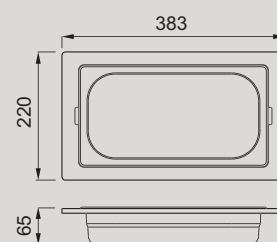

ATH073BK

ATH073WD

DIMENSIONI DIMENSIONS 383 x 339 x 8 mm

COMPATIBILE CON COMPATIBLE WITH BEST 360, 130, 105, 104

ARS023BK

DIMENSIONI DIMENSIONS 500 x 334 x 10 mm

COMPATIBILE CON COMPATIBLE WITH BEST 360, 130

GOURMET KIT BEST FRAME 1/3

Frame in HPL e vaschetta in acciaio inox
HPL Frame and stainless steel tray

GOURMET KIT BEST FRAME 1/6

Frame in HPL e vaschette in acciaio inox
HPL Frame and stainless steel trays

GOURMET KIT BEST FRAME 1/9

Frame in HPL e vaschette in acciaio inox
HPL Frame and stainless steel trays

SOAP DISPENSER

KF031065IN

KF031065BK

KF031065GD

DIMENSIONI DIMENSIONS 383 x 220 x 65 mm

COMPATIBILE CON COMPATIBLE WITH BEST 360, 130, 105, 104