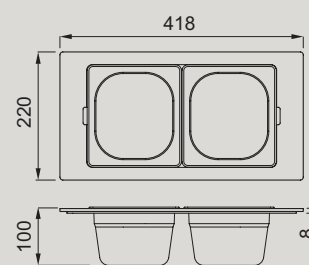

● KF042100IN

● KF042100BK

● KF042100GD

DIMENSIONI DIMENSIONS
418 x 220 x 100 mm

COMPATIBILE CON COMPATIBLE WITH
ZEN_ZEN F 130, 105, 102