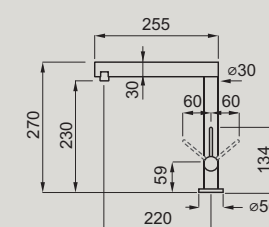

TEMA

Miscelatore monocomando con canna girevole

Single-lever tap with swivel spout

- MOKTEMBK
- MIKTEMCR

DIMENSIONE FORO_HOLE SIZE
ø 35 mm

BASE_BASE
50 mm

ROTAZIONE CANNA_BARREL ROTATION
360

FLESSIBILE_FLEXIBLE
Inox 3/8"

CARTUCCIA_CARTRIDGE
25 mm

BEST CHOICE
BEST WORKSTATION, SINTESI