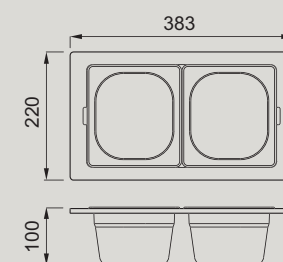

GOURMET KIT BEST FRAME 1/9

Frame in HPL e vaschette in acciaio inox
HPL Frame and stainless steel trays

SOAP DISPENSER

KF031065IN

KF031065BK

KF031065GD

DIMENSIONI DIMENSIONS 383 x 220 x 65 mm

COMPATIBILE CON COMPATIBLE WITH BEST 360, 130, 105, 104