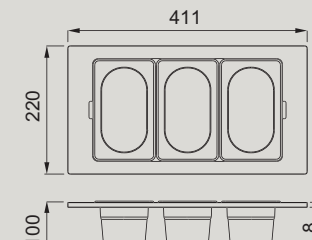

Lavello 1 vasca
1-bowl sink

DIMENSIONI_DIMENSIONS
860 x 460 mm

PROFONDITÀ VASCA_BOWL DEPTH
220 mm

BASE_BASE
900 mm

INCASSO BUILT-IN:
SOPRATOP INSET
850 x 450 R5 mm

SOTTOTOP UNDERMOUNT
820 x 420 R4 mm

DUAL MOUNTED
REVERSIBILE_REVERSIBLE

Frame in HPL e vaschette in acciaio inox
HPL Frame and stainless steel trays

KF021065IN

KF021065BK

KF021065GD

DIMENSIONI DIMENSIONS
411 x 220 x 65 mm

COMPATIBILE CON COMPATIBLE WITH
DIALOGO 360 WORKSTATION

KF022100IN

KF022100BK

KF022100GD

DIMENSIONI DIMENSIONS
411 x 220 x 100 mm

COMPATIBILE CON COMPATIBLE WITH
DIALOGO 360 WORKSTATION

KF023100IN

KF023100BK

KF023100GD