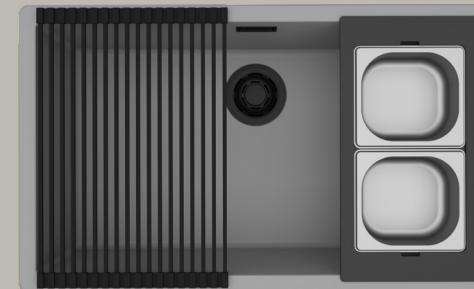

POSSIBILI CONFIGURAZIONI SOME CONFIGURATIONS