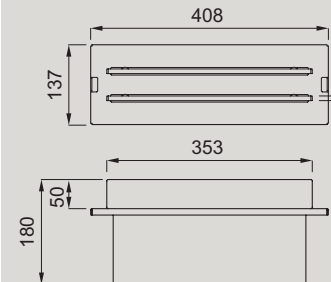

Aluminium structure and HPL Chopping Boards

KTA001BK

KTA001WD

DIMENSIONI_DIMENSIONS
408 x 137 x 180 mm

COMPATIBILE CON COMPATIBLE WITH
DIALOGO 360 WORKSTATION
DIALOGO C86 CANALE ATTREZZATO

ELEMENT DRAINER FLEX 440