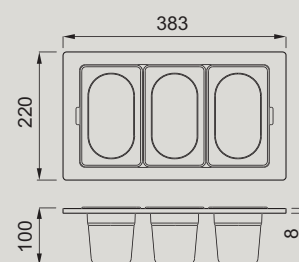

BEST workstation black edition ACCESSORIES

FINITURE FINISHES
● IN - INOX
● BK - BLACK
● WD - WOOD
● GD - GOLD

ELEMENT BEST WORKSTATION COLANDER

Colander in Polipropilene
Polypropylene Colander

TAGLIERE ELEMENT BEST WORKSTATION

ELEMENT BEST WORKSTATION CHOPPING BOARD

Tagliere multifunzione in HPL
Multifunction HPL Chopping Board

OPEN UP
DIMENSIONE FORO DI INCASSO DIMENSION BUILT-IN Ø 35

FLOW PRO
DIMENSIONE DIMENSION Ø 114

ELEMENT KIT OPEN UP PUSH-CONTROL

Sistema di scarico 1 via Flow Pro con comando remoto Open up
1-way automatic drainer system Flow Pro with remote control Open Up

ASP13004BK

COMPATIBILE CON COMPATIBLE WITH BEST 360, 130, 105, 104

ELEMENT DRAINER FLEX 500

Drainer Flex in silicone con barre in acciaio rivestite

Silicone Drainer Flex with covered steel bars

AVP034BK

DIMENSIONI DIMENSIONS 380 x 138 x 84 mm

COMPATIBILE CON COMPATIBLE WITH BEST 360, 130, 105, 104

ATH073BK

ATH073WD

DIMENSIONI DIMENSIONS 383 x 339 x 8 mm

COMPATIBILE CON COMPATIBLE WITH BEST 360, 130, 105, 104

ARS023BK

DIMENSIONI DIMENSIONS 500 x 334 x 10 mm

COMPATIBILE CON COMPATIBLE WITH BEST 360, 130

GOURMET KIT BEST FRAME 1/3

Frame in HPL e vaschetta in acciaio inox
HPL Frame and stainless steel tray

GOURMET KIT BEST FRAME 1/6

Frame in HPL e vaschette in acciaio inox
HPL Frame and stainless steel trays

GOURMET KIT BEST FRAME 1/9

Frame in HPL e vaschette in acciaio inox
HPL Frame and stainless steel trays

SOAP DISPENSER

KF031065IN

KF031065BK

KF031065GD

DIMENSIONI DIMENSIONS 383 x 220 x 65 mm

COMPATIBILE CON COMPATIBLE WITH BEST 360, 130, 105, 104

KF032100IN

KF032100BK

KF032100GD

DIMENSIONI DIMENSIONS 383 x 220 x 100 mm

COMPATIBILE CON COMPATIBLE WITH BEST 360, 130, 105, 104

KF033100IN

KF033100BK

KF033100GD

DIMENSIONI DIMENSIONS 383 x 220 x 100 mm