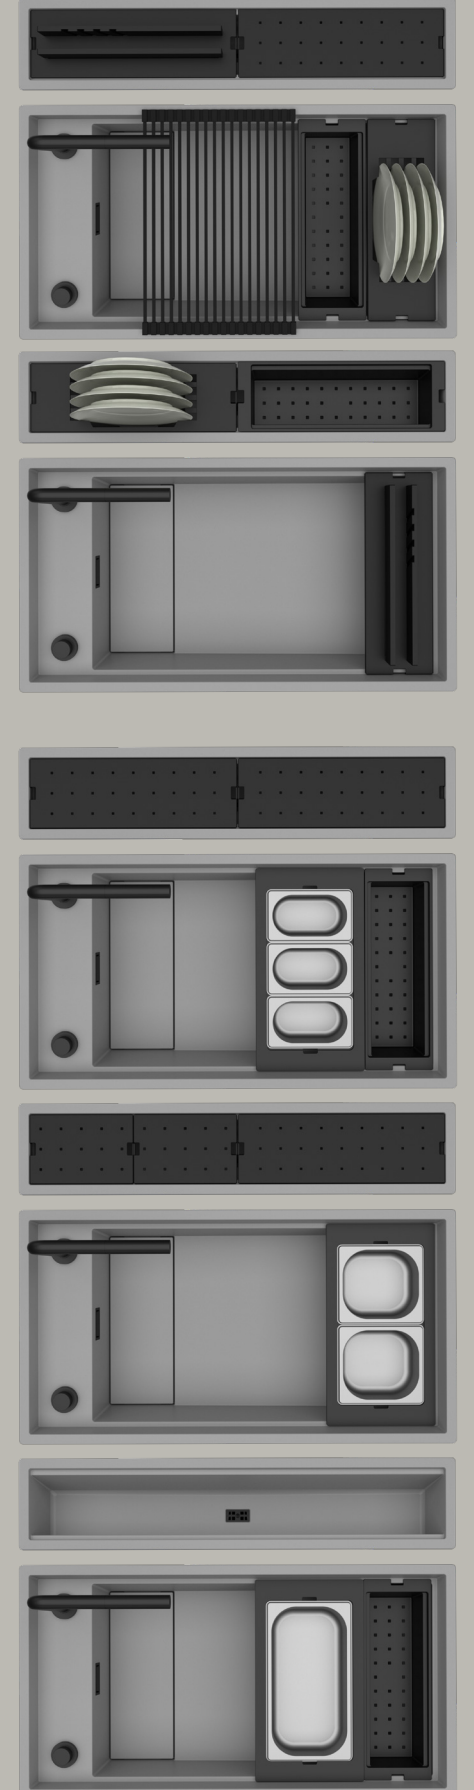

FLOW PRO
DIMENSIONE
DIMENSION
Ø 114

ELEMENT KIT OPEN UP PUSH-CONTROL

Sistema di scarico 1 via Flow Pro con comando remoto Open up
1-way automatic drainer system Flow Pro with remote control Open Up

ASP13004BK

COMPATIBILE CON COMPATIBLE WITH
DIALOGO 360 WORKSTATION

SOAP DISPENSER

AVP033BK

DIMENSIONI DIMENSIONS
408 x 138 x 84 mm

COMPATIBILE CON COMPATIBLE WITH
DIALOGO 360 WORKSTATION
DIALOGO C86 CANALE ATTREZZATO

ADA103BK

DIMENSIONI DIMENSIONS
408 x 137 x 77 mm

COMPATIBILE CON COMPATIBLE WITH
DIALOGO 360 WORKSTATION
DIALOGO C86 CANALE ATTREZZATO

ADI02300BK

COMPATIBILE CON COMPATIBLE WITH
DIALOGO 360 WORKSTATION

GOURMET KIT DIALOGO FRAME 1/3

Frame in HPL e vaschetta in acciaio inox
HPL Frame and stainless steel tray

GOURMET KIT DIALOGO FRAME 1/6

Frame in HPL e vaschette in acciaio inox
HPL Frame and stainless steel trays

GOURMET KIT DIALOGO FRAME 1/9

Frame in HPL e vaschette in acciaio inox
HPL Frame and stainless steel trays

KF021065IN

KF021065BK

KF021065GD

DIMENSIONI DIMENSIONS
411 x 220 x 65 mm

COMPATIBILE CON COMPATIBLE WITH
DIALOGO 360 WORKSTATION

KF022100IN

KF022100BK

KF022100GD

DIMENSIONI DIMENSIONS
411 x 220 x 100 mm

COMPATIBILE CON COMPATIBLE WITH
DIALOGO 360 WORKSTATION

KF023100IN

KF023100BK

KF023100GD

DIMENSIONI DIMENSIONS
411 x 220 x 100 mm

COMPATIBILE CON COMPATIBLE WITH
DIALOGO 360 WORKSTATION

POSSIBILI CONFIGURAZIONI

SOME CONFIGURATIONS