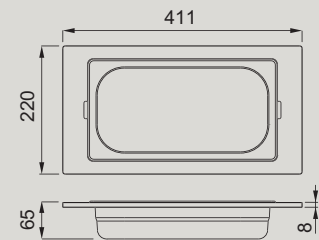

Frame in HPL e vaschetta in acciaio inox
HPL Frame and stainless steel tray

GOURMET KIT DIALOGO FRAME 1/6

Frame in HPL e vaschette in acciaio inox
HPL Frame and stainless steel trays

GOURMET KIT DIALOGO FRAME 1/9

Frame in HPL e vaschette in acciaio inox
HPL Frame and stainless steel trays

KF021065IN

KF021065BK

KF021065GD

DIMENSIONI DIMENSIONS
411 x 220 x 65 mm

COMPATIBILE CON COMPATIBLE WITH
DIALOGO 360 WORKSTATION