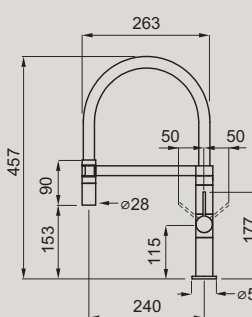

WAVE

Miscelatore monocomando con canna alta girevole in silicone e doccetta estraibile

Single-lever tap with tall silicone swivel spout and pull-out sprayer

- MOKWAVBK
- MIKWAVCR

DIMENSIONE FORO_HOLE SIZE
ø 35 mm

BASE_BASE
50 mm

ROTAZIONE CANNA_BARREL ROTATION
360

FLESSIBILE_FLEXIBLE
Inox 3/8"

CARTUCCIA_CARTRIDGE
25 mm

BEST CHOICE
BEST WORKSTATION, SINTESI