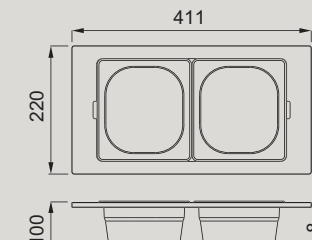

Frame in HPL e vaschette in acciaio inox
HPL Frame and stainless steel trays

KF021065IN

KF021065BK

KF021065GD

DIMENSIONI DIMENSIONS
411 x 220 x 65 mm

COMPATIBILE CON COMPATIBLE WITH
DIALOGO 360 WORKSTATION